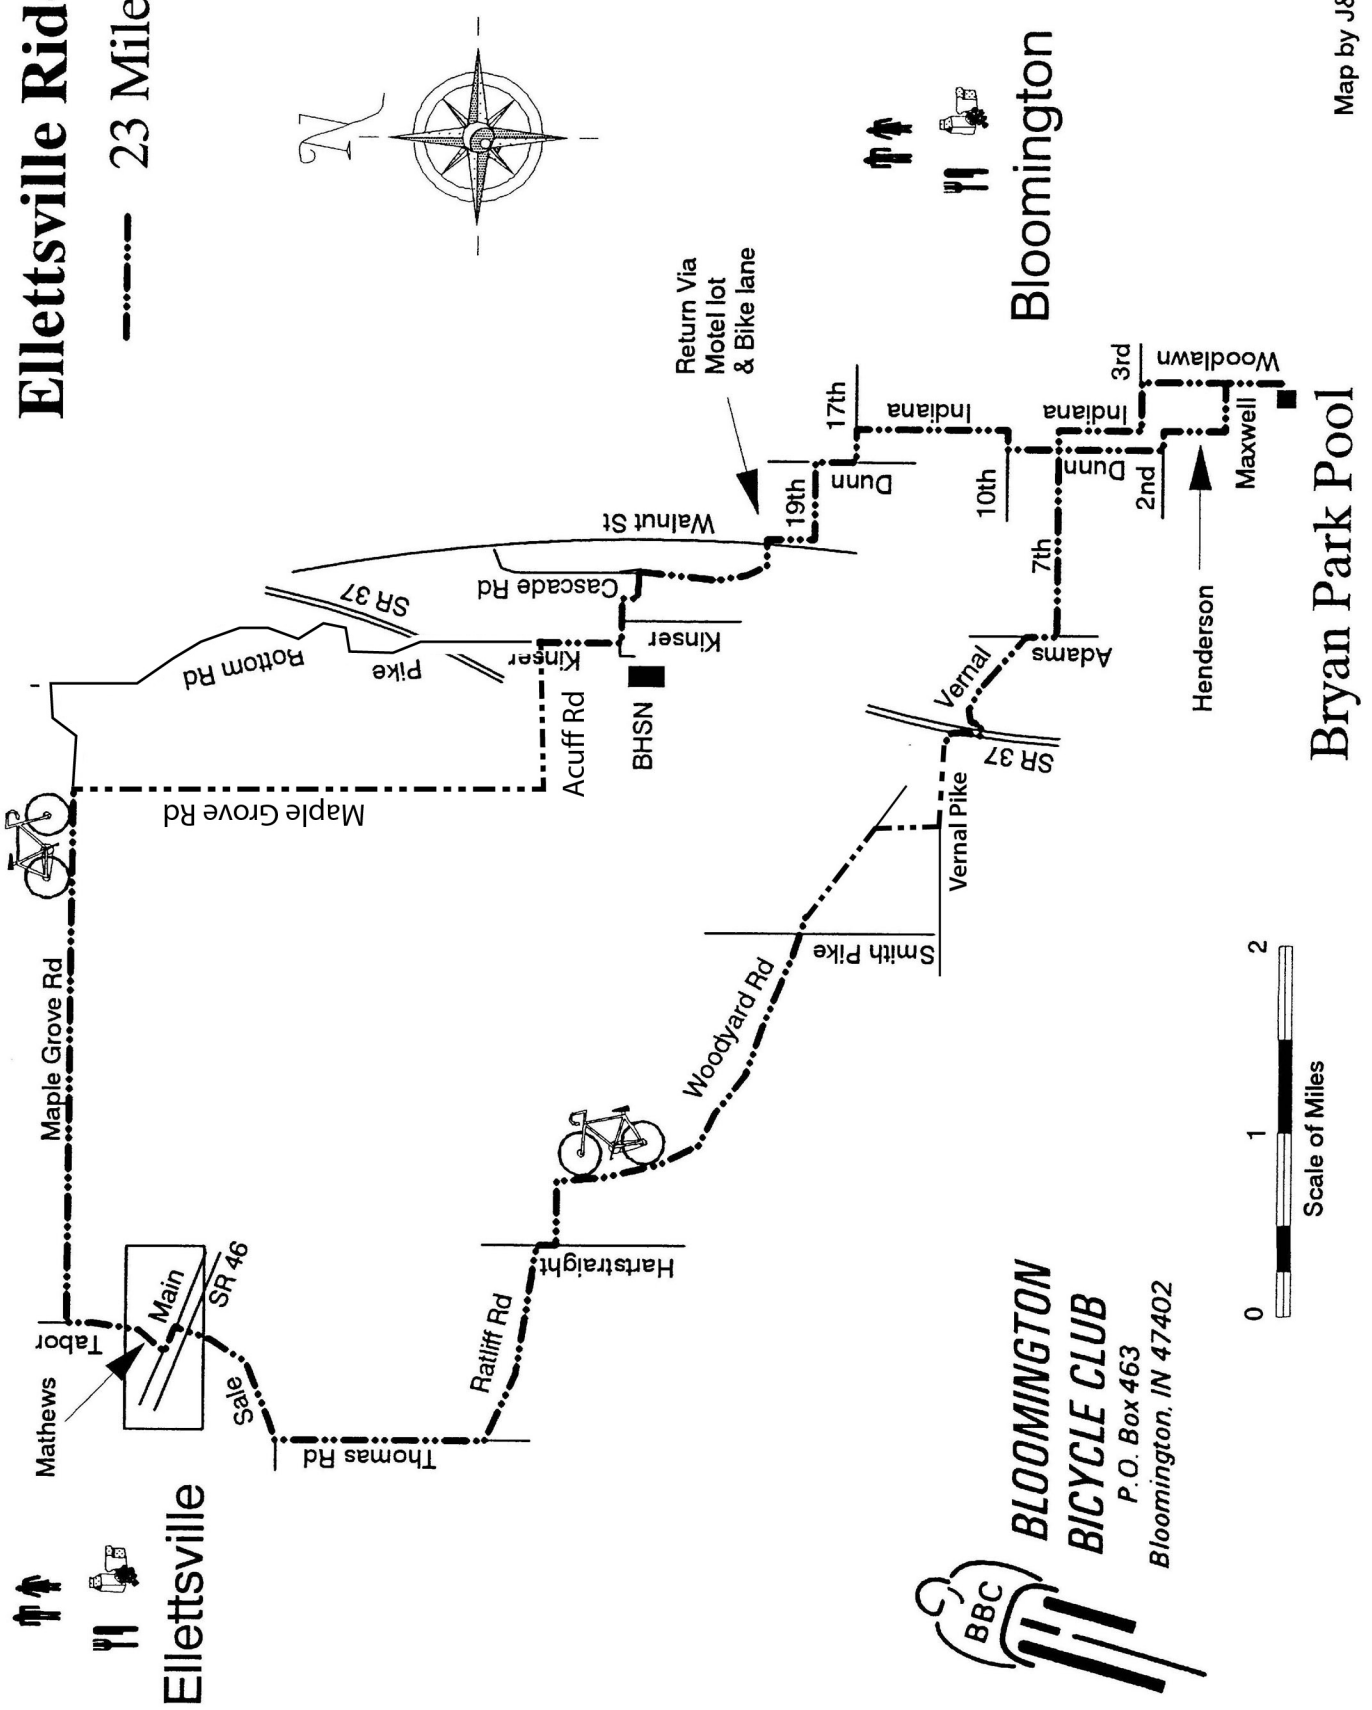

# Ellettsville Ride

----- 23 Miles

Ellettsville

Bloomington

Bryan Park Pool

**BLOOMINGTON BICYCLE CLUB**  
 P.O. Box 463  
 Bloomington, IN 47402

Map by J&B

**BLOOMINGTON BICYCLE CLUB  
ELLETTSVILLE RIDE**

**ROUTE LENGTH 23 MILES**

**CATEGORY - MODERATE**

<b>MILES</b>	<b>INS</b>	<b>DIR</b>	<b>ROUTE</b>	<b>LOCATION</b>
0			Exit Bryan Park Pool	<b>Bryan Park Pool</b>
0	L	N	Woodlawn Ave at stop sign	
0.7	L	W	3rd St at "T" with stop light	
1	R	N	Indiana Ave at stop light	
1.2	L	W	7th St at stop sign	
2.4	R	N	Adams St at stop sign	
2.5	L	NW	Vernal Pk at RR underpass	
4.0	R	N	Woodyard Rd	
7.2	R	N	Unmarked (Hartstraight) at "T" with stop sign	
7.3	L	W	Ratliff Rd	
8.4	R	N	Thomas - Unmarked at "T" with stop sign	
9.5	R	NE	Sale St at "T" with stop sign	
10.0	L	W	Main St at "T" with stop sign	<b>Ellettsville</b>
			Groceries: Shell Big Food	
10	R	N	Mathews Dr	
10.8	R	E	W Maple Grove Rd	
13.7	R	S	N Maple Grove Rd	
17	L	E	Acuff Rd	
17.6	R	S	Kinser Pk	
18.2	L	E	Kinser Pk at "T" with stop sign	<b>BHSN</b>
18.4	YL	E	Into Cascades Golf Course	
19	R	S	Cascade Rd at "T" with stop sign	<b>Cascade Park</b>
20	A	E	Cross College & Walnut at stop sign	
20.1	R	S	Motel lot & Bike lane	
20.3	L	E	19th St	
20.6	R	S	Dunn St at stop sign	
20.7	L	E	17th St at stop light	
20.8	R	S	Indiana Ave	
21.2	R	W	10th St at stop light	
21.3	L	S	Dunn St	
22	L	E	2nd St at "T" with stop sign	
22.1	R	S	Henderson St at stop sign	
22.3	L	E	Maxwell Ln at stop sign	
22.5	R	S	Woodlawn Ave at stop sign	
22.7	R	W	Bryan Park Pool	<b>Bryan Park Pool</b>