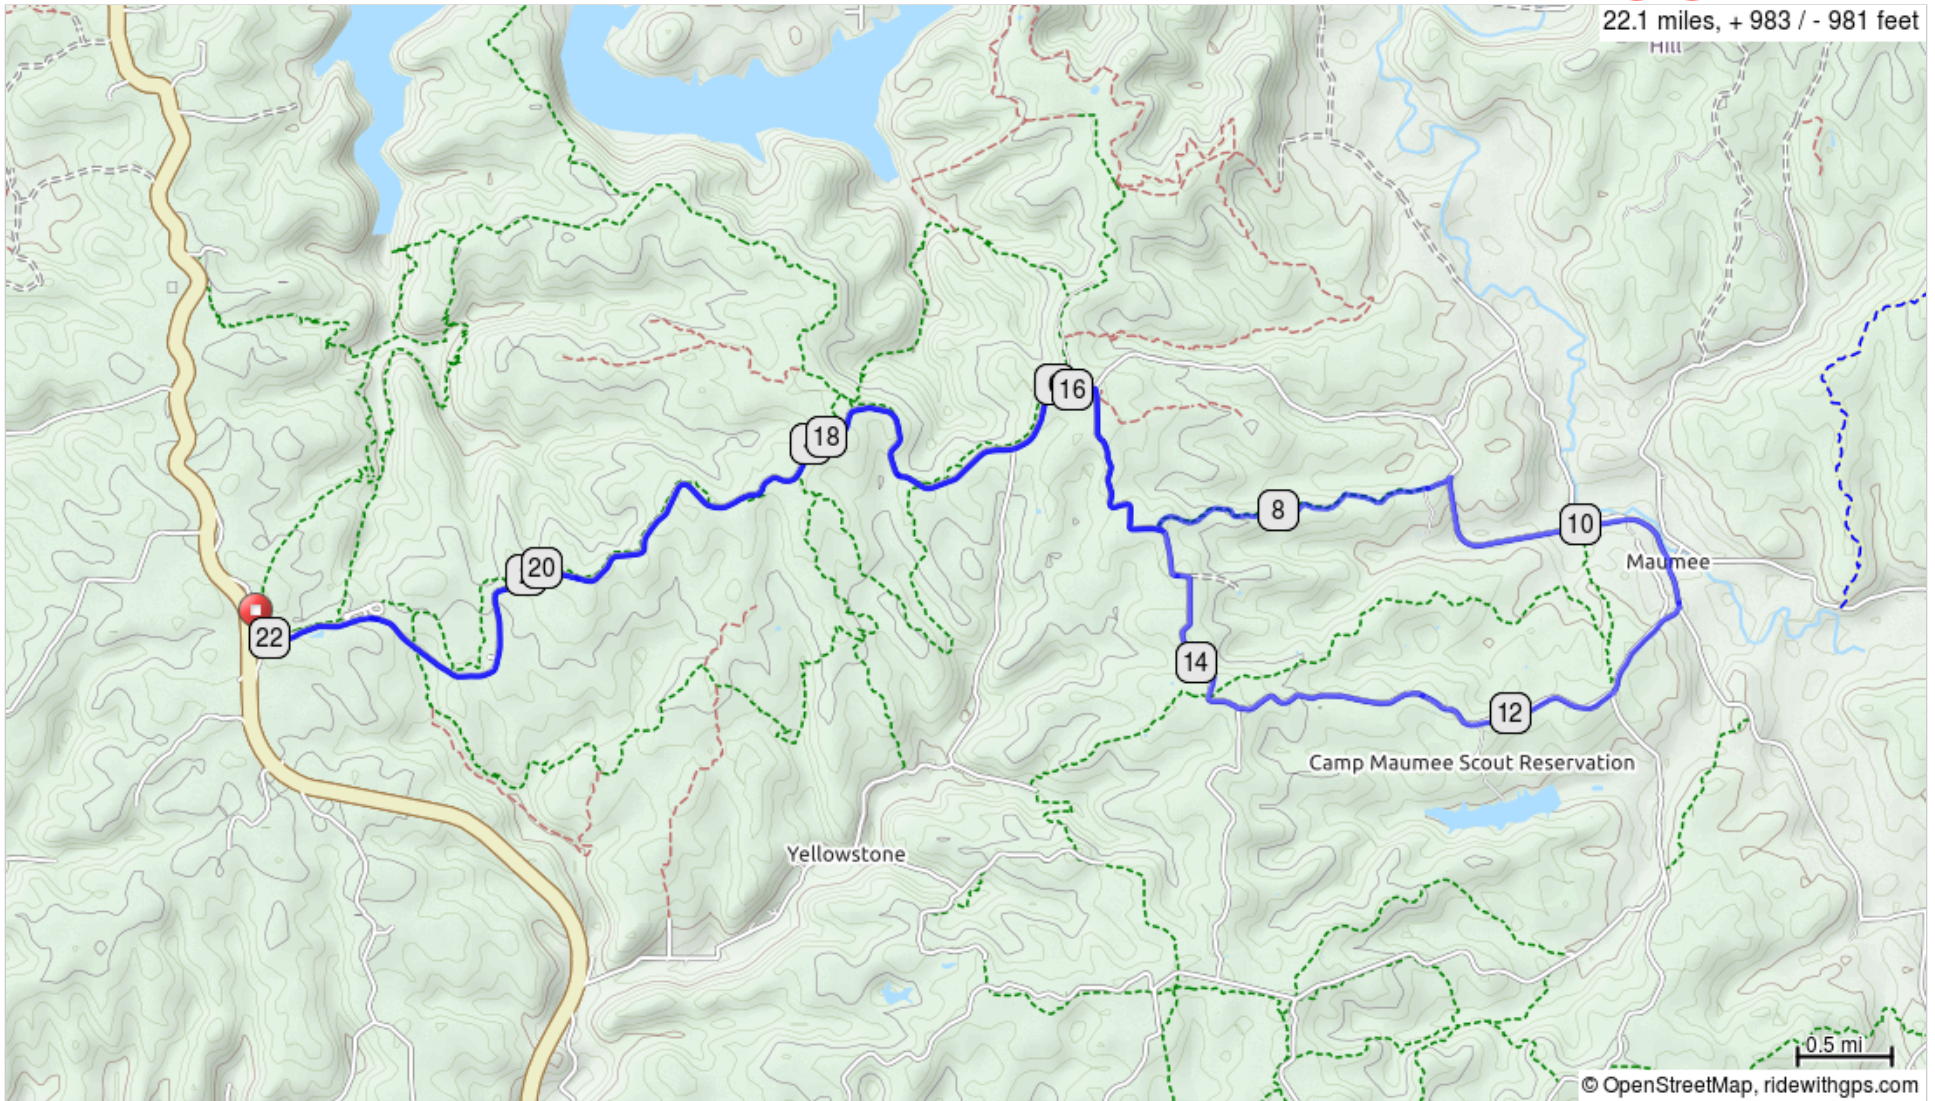

Tower Ridge to HNF Trail 19

22.1 miles, + 983 / - 981 feet

Tower Ridge to HNF Trail 19

Dist	Type	Note	Next
0.0		Start of route	6.2
6.2		R onto Co Rd 1500 W	1.0
7.2		Sharp L onto Hickory Ridge Trail 19	1.8
9.0		R onto Tower Ridge Road (gravel) at end of Trail 19	1.2
10.2		Continue onto N County Rd 1190 W	0.3
10.6		R to stay on N County Rd 1190 W	0.3
10.8		R onto N County Rd 1200 W	0.6
11.4		Continue onto W County Rd 925 N	2.2
13.6		Slight R at CR 1440 W (gravel)	0.5
14.1		Continue onto County Rd 1460 W	1.6
15.7		Continue onto Co Rd 1500 W	0.2
15.9		L onto Tower Ridge Rd	6.2
22.1		End of route	0.0

22.1 miles. +916/-916 feet