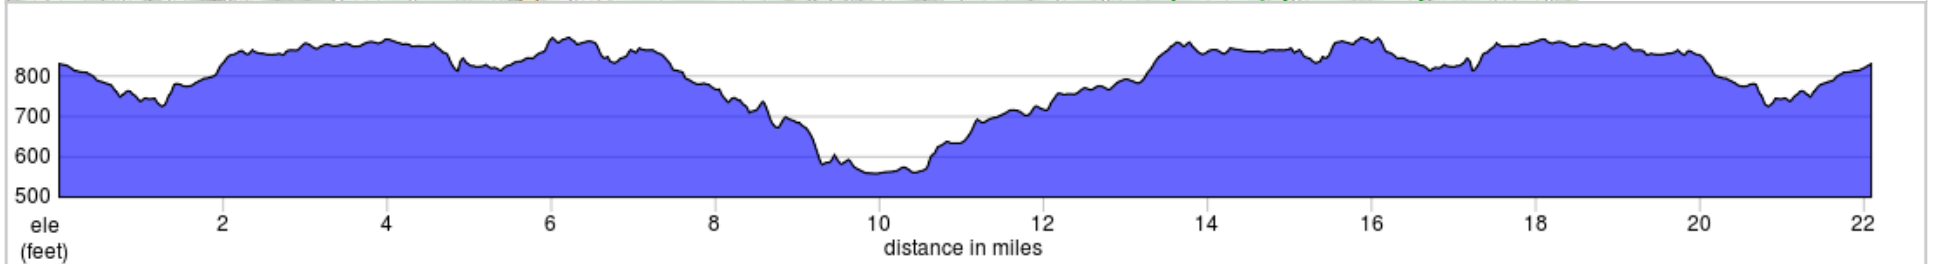

Tower Ridge to HNF Trail 19

22.1 miles, + 983 / - 981 feet

Tower Ridge to HNF Trail 19

Dist	Type	Note	Next
0.0		Start of route	6.2
6.2		R onto Co Rd 1500 W	1.0
7.2		Sharp L onto Hickory Ridge Trail 19	1.8
9.0		R onto Tower Ridge Road (gravel) at end of Trail 19	1.2
10.2		Continue onto N County Rd 1190 W	0.3
10.6		R to stay on N County Rd 1190 W	0.3
10.8		R onto N County Rd 1200 W	0.6
11.4		Continue onto W County Rd 925 N	2.2
13.6		Slight R at CR 1440 W (gravel)	0.5
14.1		Continue onto County Rd 1460 W	1.6
15.7		Continue onto Co Rd 1500 W	0.2
15.9		L onto Tower Ridge Rd	6.2
22.1		End of route	0.0

22.1 miles. +916/-916 feet