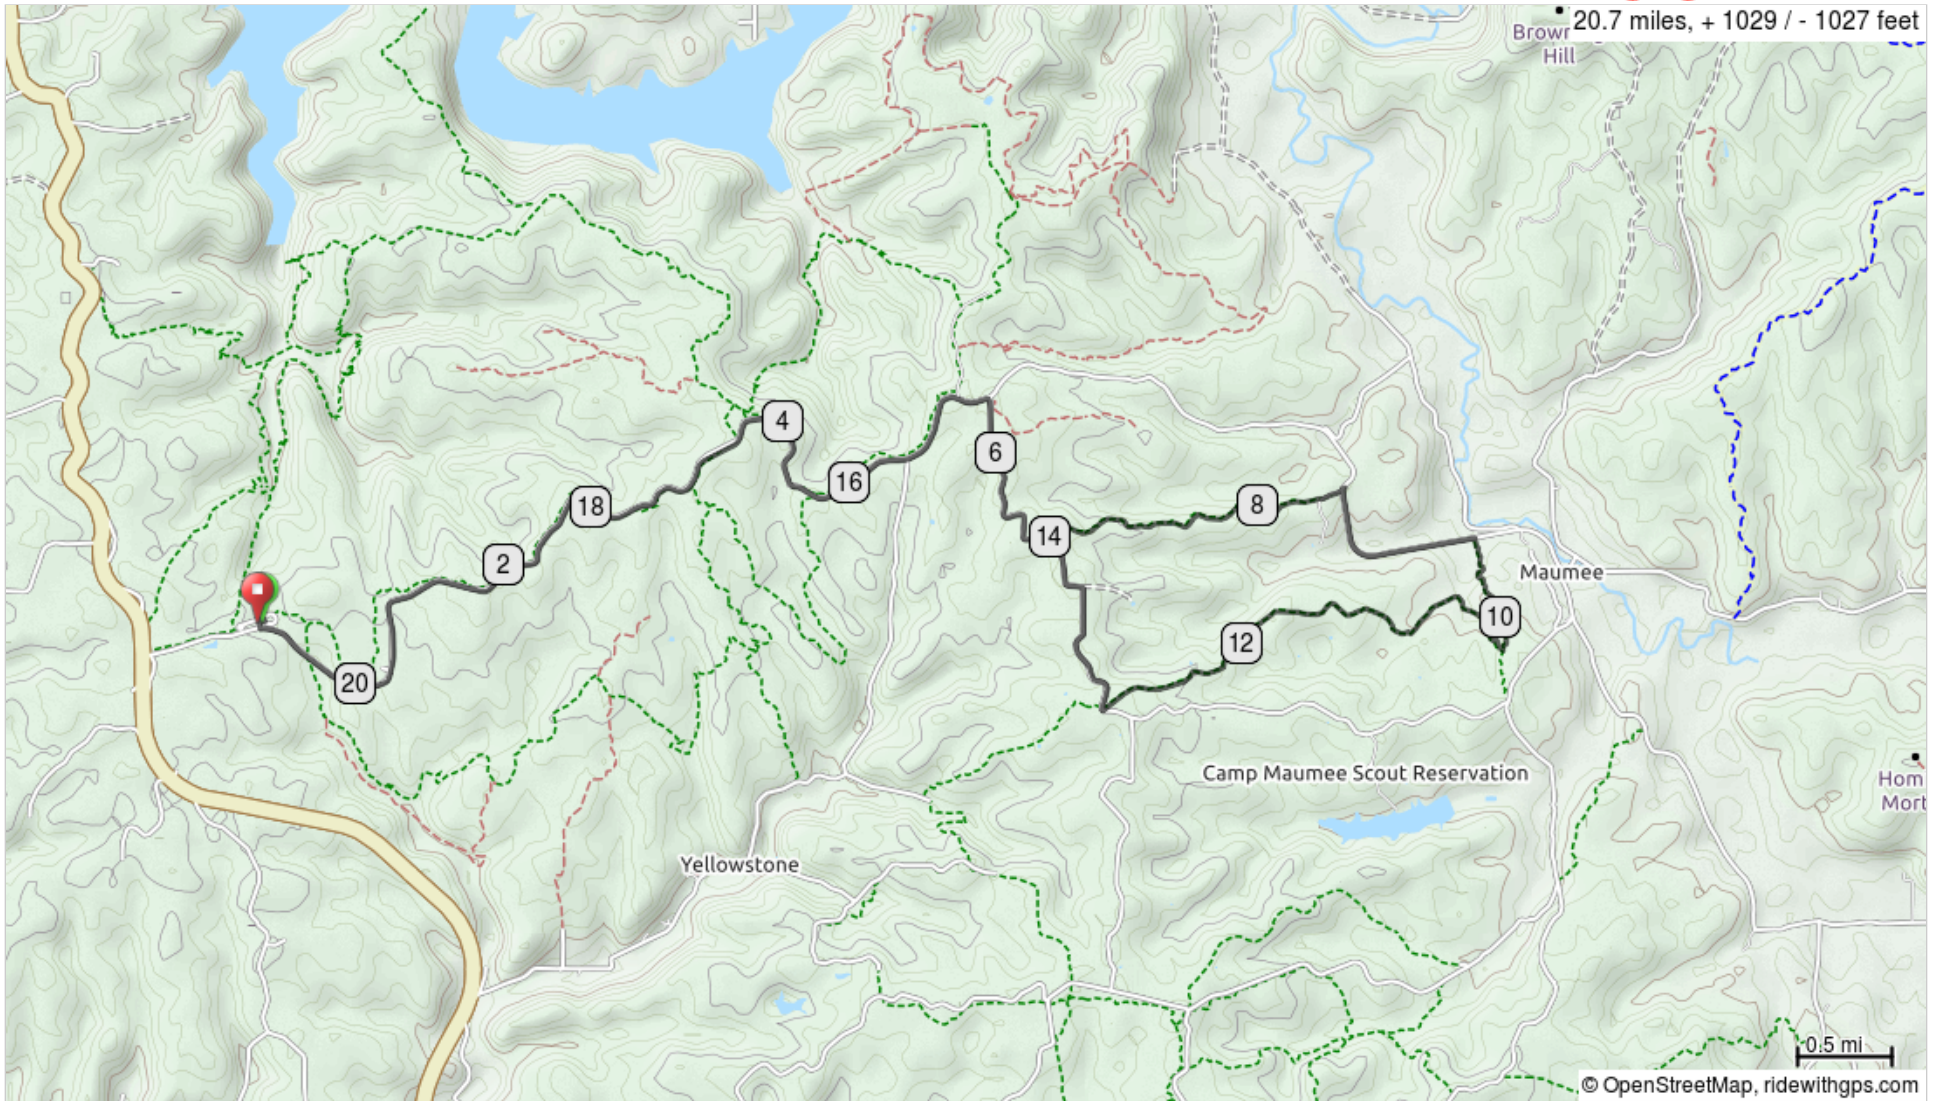

Trails 19, 20 & 18 from Blackwell 20

Trails 19, 20 & 18 from Blackwell 20

0.0	▀	Start of route	5.7
5.7	→	R onto County Rd 1500 W	1.0
6.7	←	Sharp L onto Hickory Ridge Trail 19	1.8
8.5	→	Sharp R	1.0
9.5	→	R onto Hickory Ridge Trail 20	0.7
10.2	→	Sharp R onto Hickory Ridge Trail 18	2.7
12.9	→	R onto W County Rd 925 N	0.3
13.2	↑	Continue onto County Rd 1460 W	0.4
13.6	←	County Rd 1460 W turns L and becomes W County Rd 1000 N	1.1
14.8	↑	Continue onto County Rd 1500 W	0.3
15.0	←	L onto Tower Ridge Rd	5.6
20.6	→	R	0.0
20.7	▀	End of route	0.0

20.7 miles. +1338/-1340 feet