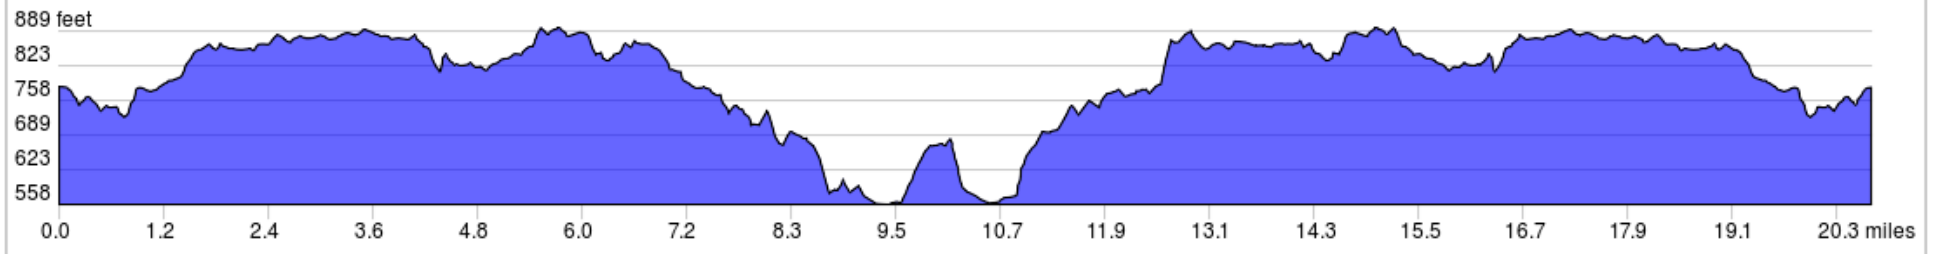

Trails 19, 20 & 18 from Blackwell 20

Trails 19, 20 & 18 from Blackwell 20

0.0	▀	Start of route	5.7
5.7	→	R onto County Rd 1500 W	1.0
6.7	←	Sharp L onto Hickory Ridge Trail 19	1.8
8.5	→	Sharp R	1.0
9.5	→	R onto Hickory Ridge Trail 20	0.7
10.2	→	Sharp R onto Hickory Ridge Trail 18	2.7
12.9	→	R onto W County Rd 925 N	0.3
13.2	↑	Continue onto County Rd 1460 W	0.4
13.6	←	County Rd 1460 W turns L and becomes W County Rd 1000 N	1.1
14.8	↑	Continue onto County Rd 1500 W	0.3
15.0	←	L onto Tower Ridge Rd	5.6
20.6	→	R	0.0
20.7	▀	End of route	0.0

20.7 miles. +1338/-1340 feet