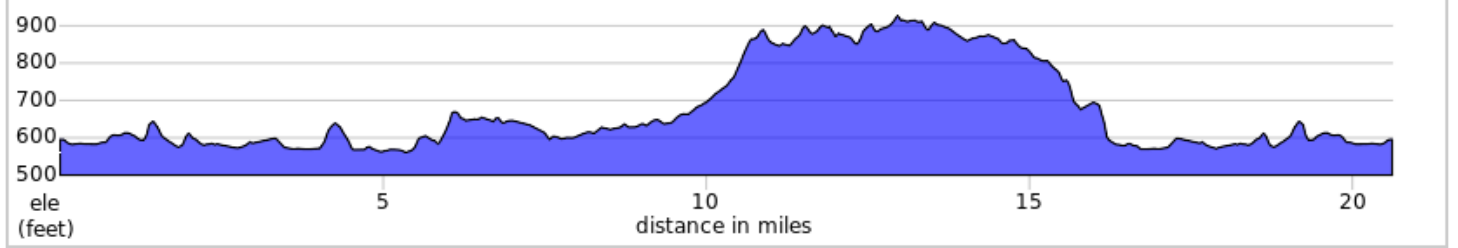

Yellowwood Dubois Loop 21

Yellowwood Dubois Loop 21

Dist	Type	Note	Next
0.0		Start of route	2.9
2.9		L to stay on Green Valley Rd	2.5
5.4		Slight L onto Dubois Ridge Rd	0.0
5.4		Continue straight onto Yellowwood Rd	0.9
6.3		R onto Yellowwood Lake Rd	4.4
10.7		R onto Lanam Ridge Rd	1.3
12.0		R onto Dubois Ridge Rd	3.7
15.8		L onto Marlett Rd	1.0
16.7		L onto Green Valley Rd	1.0
17.7		R to stay on Green Valley Rd	2.9
20.6		End of route	0.0

20.6 miles. +936/-937 feet