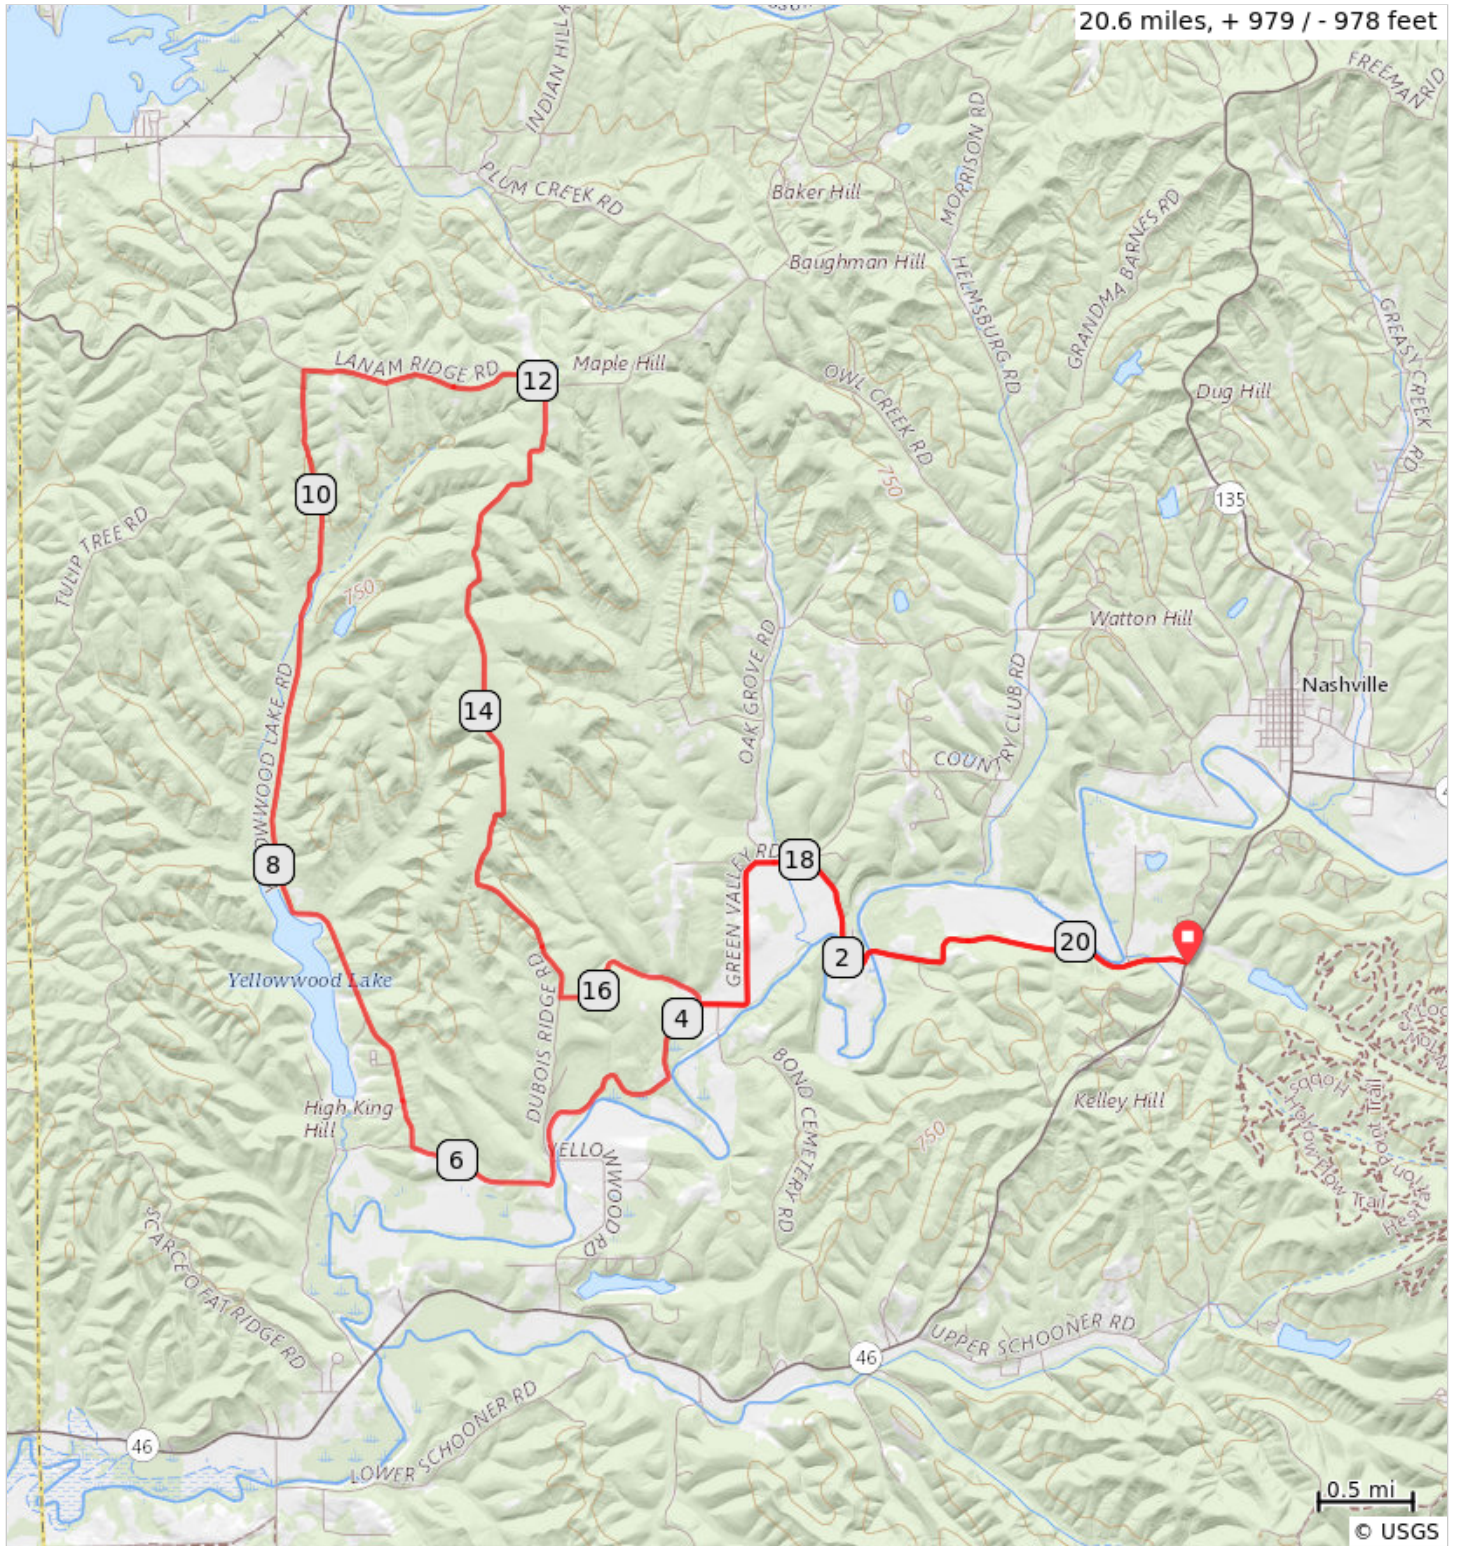

Yellowwood Dubois Loop 21

Yellowwood Dubois Loop 21

Dist	Type	Note	Next
0.0		Start of route	2.9
2.9		L to stay on Green Valley Rd	2.5
5.4		Slight L onto Dubois Ridge Rd	0.0
5.4		Continue straight onto Yellowwood Rd	0.9
6.3		R onto Yellowwood Lake Rd	4.4
10.7		R onto Lanam Ridge Rd	1.3
12.0		R onto Dubois Ridge Rd	3.7
15.8		L onto Marlett Rd	1.0
16.7		L onto Green Valley Rd	1.0
17.7		R to stay on Green Valley Rd	2.9
20.6		End of route	0.0

20.6 miles. +936/-937 feet