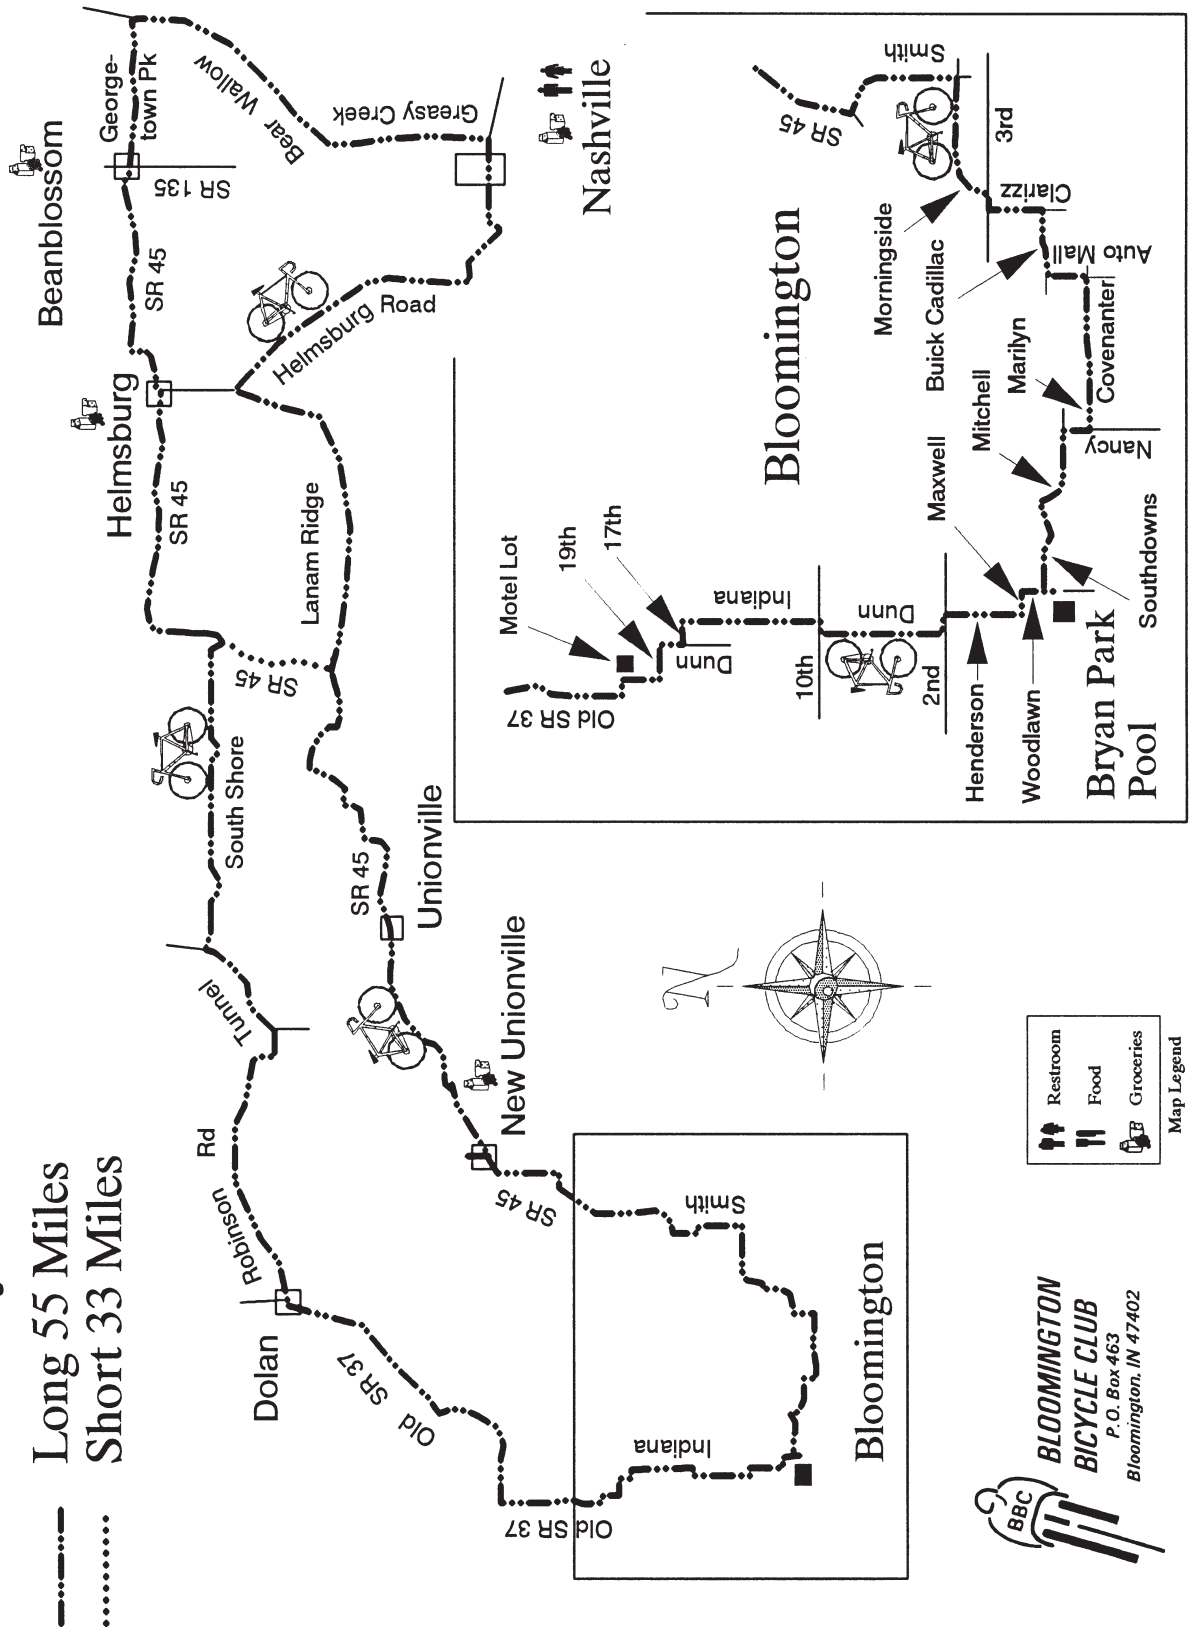

Ye Olde Hilly Route to Nashville

- Long 55 Miles
- Short 33 Miles

BBC
BLOOMINGTON
BICYCLE CLUB
 P.O. Box 463
 Bloomington, IN 47402

Map Legend

- Restroom
- Food
- Groceries

**BLOOMINGTON BICYCLE CLUB
OLD HILLY ROUTE TO NASHVILLE**