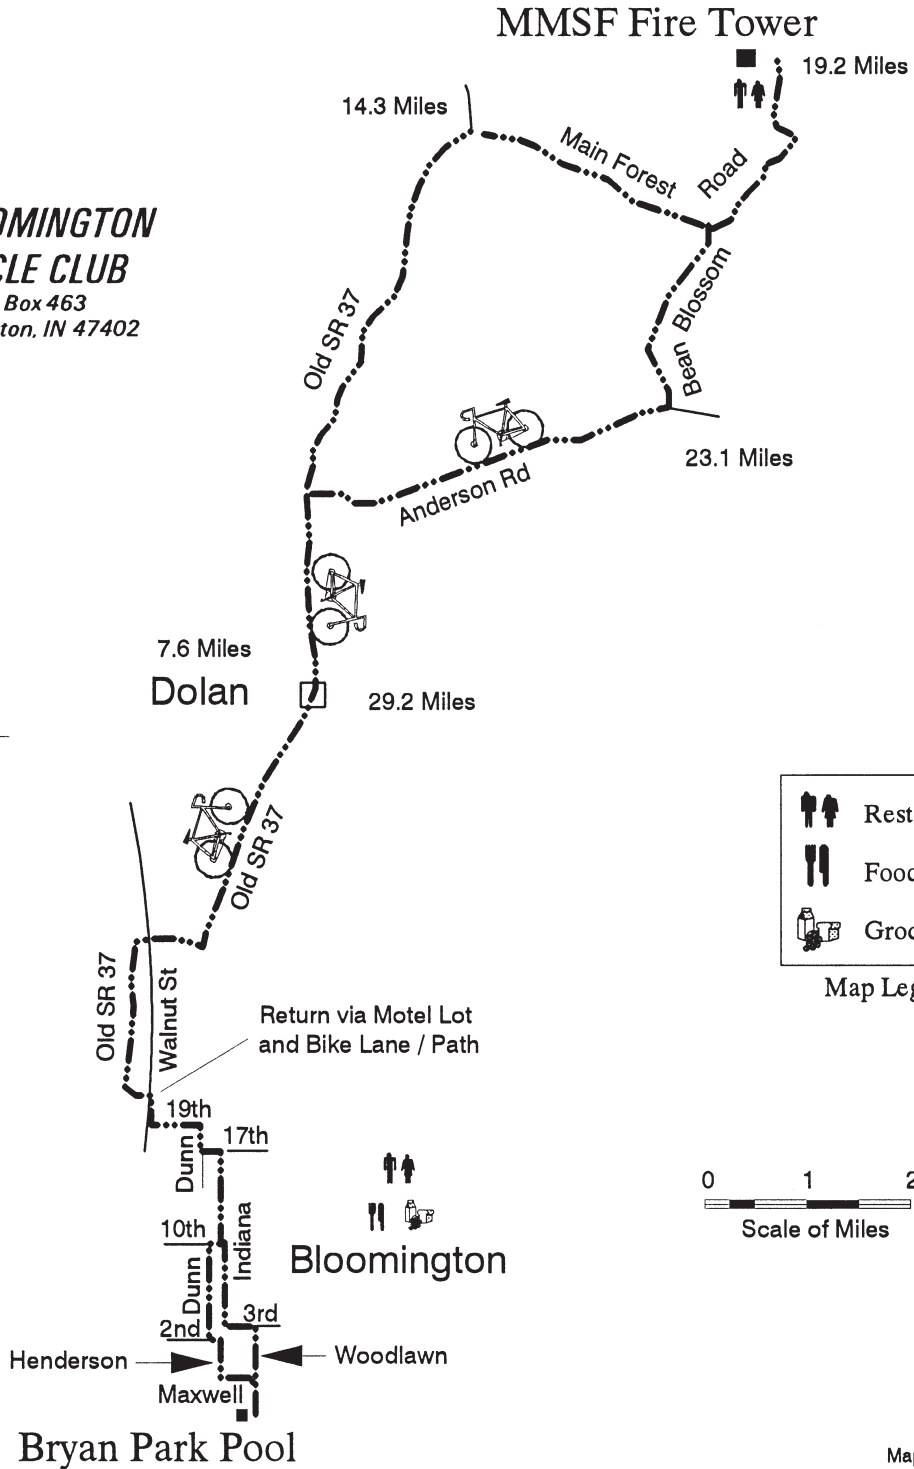

# Morgan Monroe State Forest

----- 37 Miles

**BLOOMINGTON  
BICYCLE CLUB**  
P.O. Box 463  
Bloomington, IN 47402

Map by J&B

**BLOOMINGTON BICYCLE CLUB  
MORGAN-MONROE STATE FOREST RIDE**

**ROUTE LENGTH 37 MILES**

**CATEGORY - MODERATE**

<u>MILES</u>	<u>INS</u>	<u>DIR</u>	<u>ROUTE</u>	<u>LOCATION</u>
			Exit Bryan Park Pool	<b>Bryan Park Pool</b>
0	L	N	Woodlawn Ave	
0.6	L	W	3rd St at stop light	
0.9	R	N	Indiana Ave at stop light	
1.9	L	W	17th St at stop sign	
2	R	N	Dunn St at stop light	
2.1	L	W	19th St	
2.4	R	N	Walnut at stop sign	
2.6	L	W	Old SR 37 to Cascade Park	<b>Cascade Park</b>
4.4	A	E	Cross Walnut at stop light	
7.6	A	N	Old SR 37	<b>Dolan</b>
14.3	R	E	Main Forest Rd into MMSF	
19.2	U	S	Fire Tower	<b>Morgan Monroe State Forest</b>
			RESTROOM AND WATER:	
21.2	L	S	Bean Blossom at play ground	
23.1	R	W	Anderson at stop sign	
27.3	L	S	Old SR 37 at stop sign	
29.2	A	S	Old SR 37	<b>Dolan</b>
32.4	A	W	Cross Walnut at stop light	<b>Cascade Park</b>
34.2	A	E	Cross College & Walnut at stop sign	
34.3	R	S	Motel lot & Bike lane	
34.5	L	E	19th St	
34.8	R	S	Dunn St at stop sign	
34.9	L	E	17th St at stop light	
35	R	S	Indiana Ave	
35.4	R	W	10th St at stop light	
35.5	L	S	Dunn St	
36.2	L	E	2nd St at stop sign	
36.3	R	S	Henderson St at stop sign	
36.5	L	E	Maxwell Ln at stop sign	
36.7	R	S	Woodlawn Ave at stop sign	
36.9	R	W	Bryan Park Pool	<b>Bryan Park Pool</b>