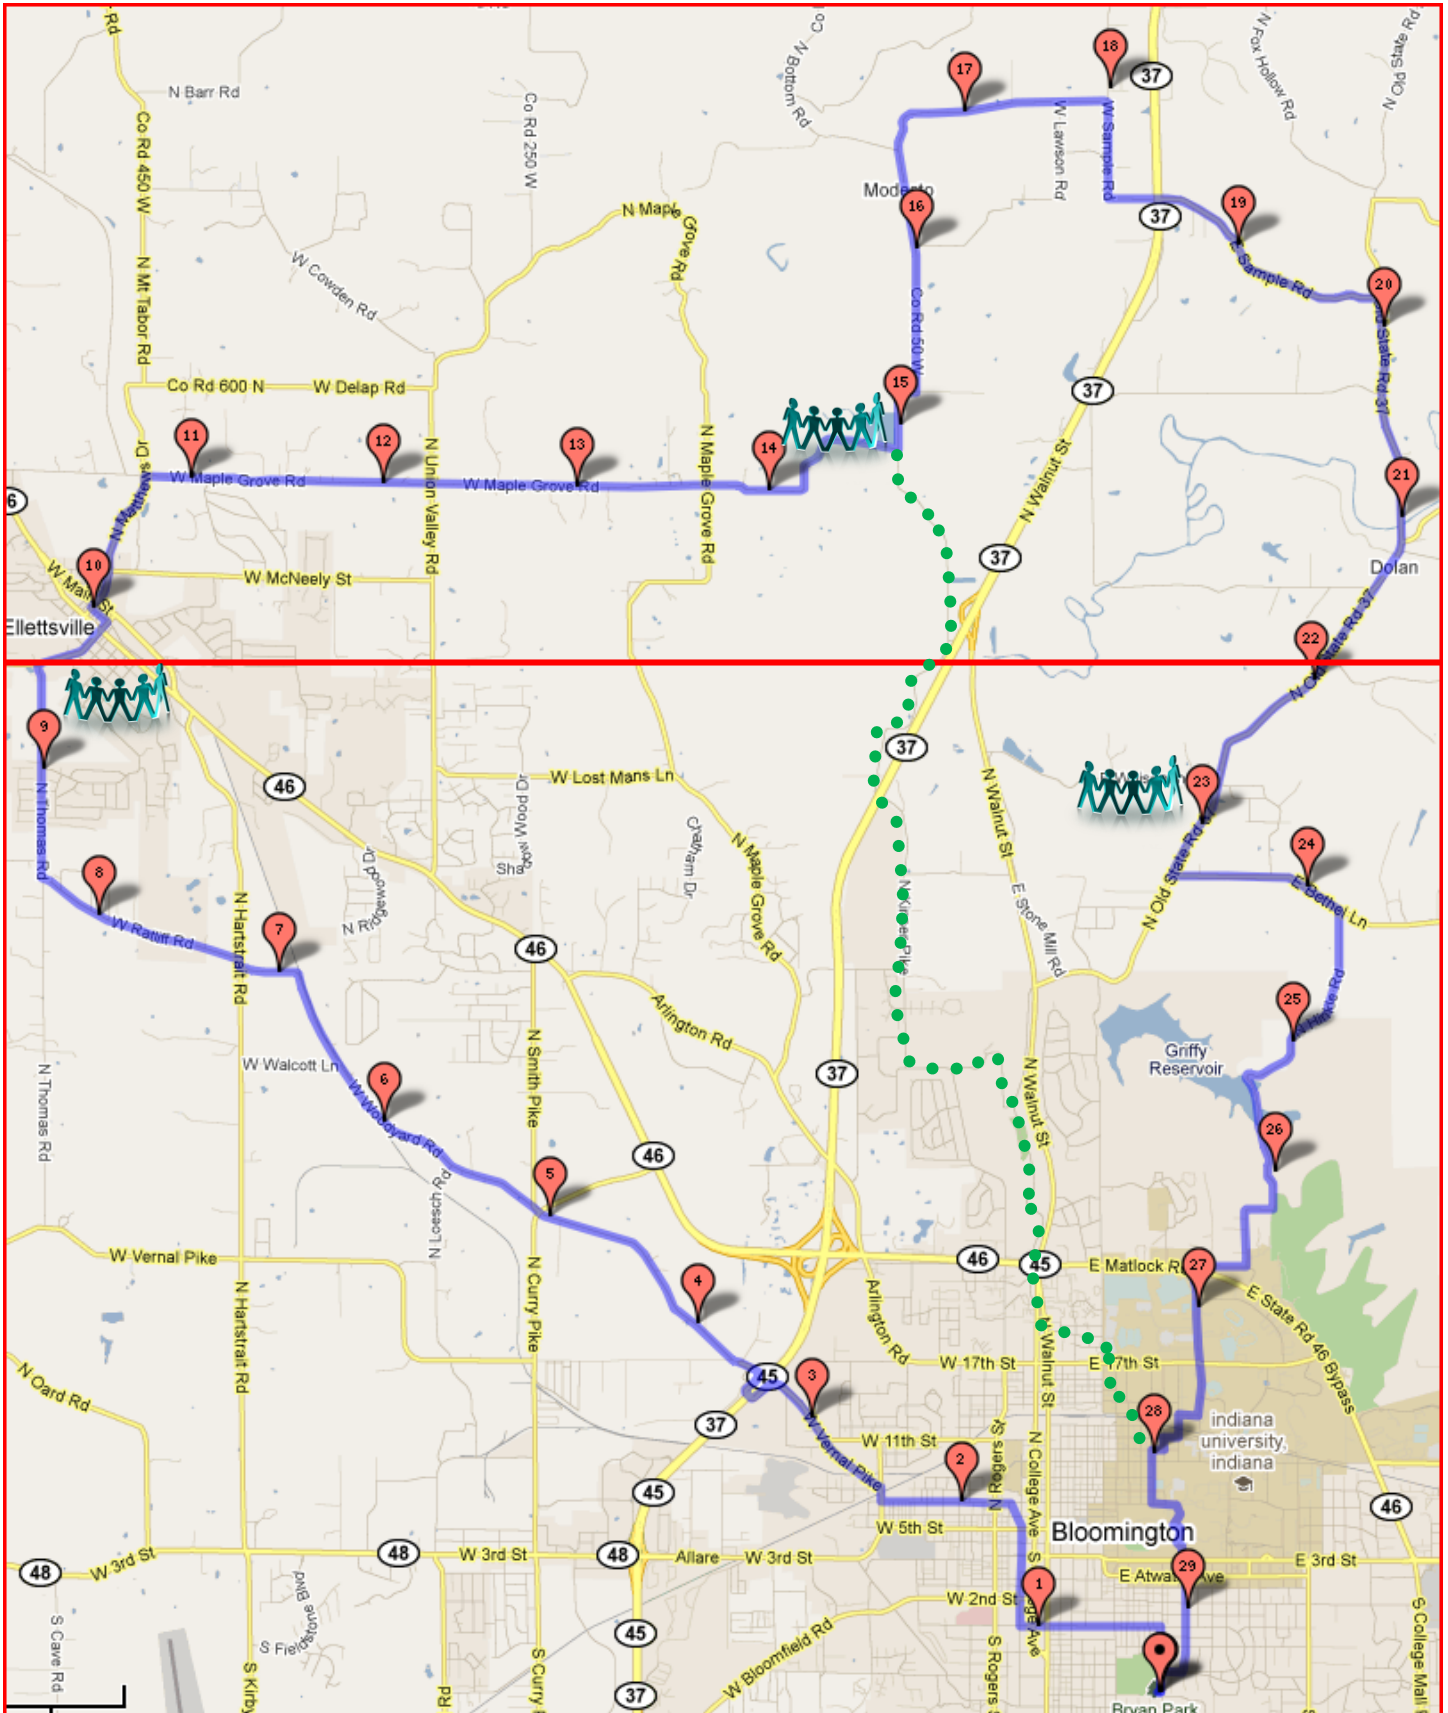

Ellettsville Ride 23-29.5 miles <http://www.gmap-pedometer.com/?r=4276039>

Short Route (23 miles): turn south on Bottom Rd to Kinser Pike thru Cascades to 19th thru the stadium parking lot to Fess to 12th and rejoin at Woodlawn