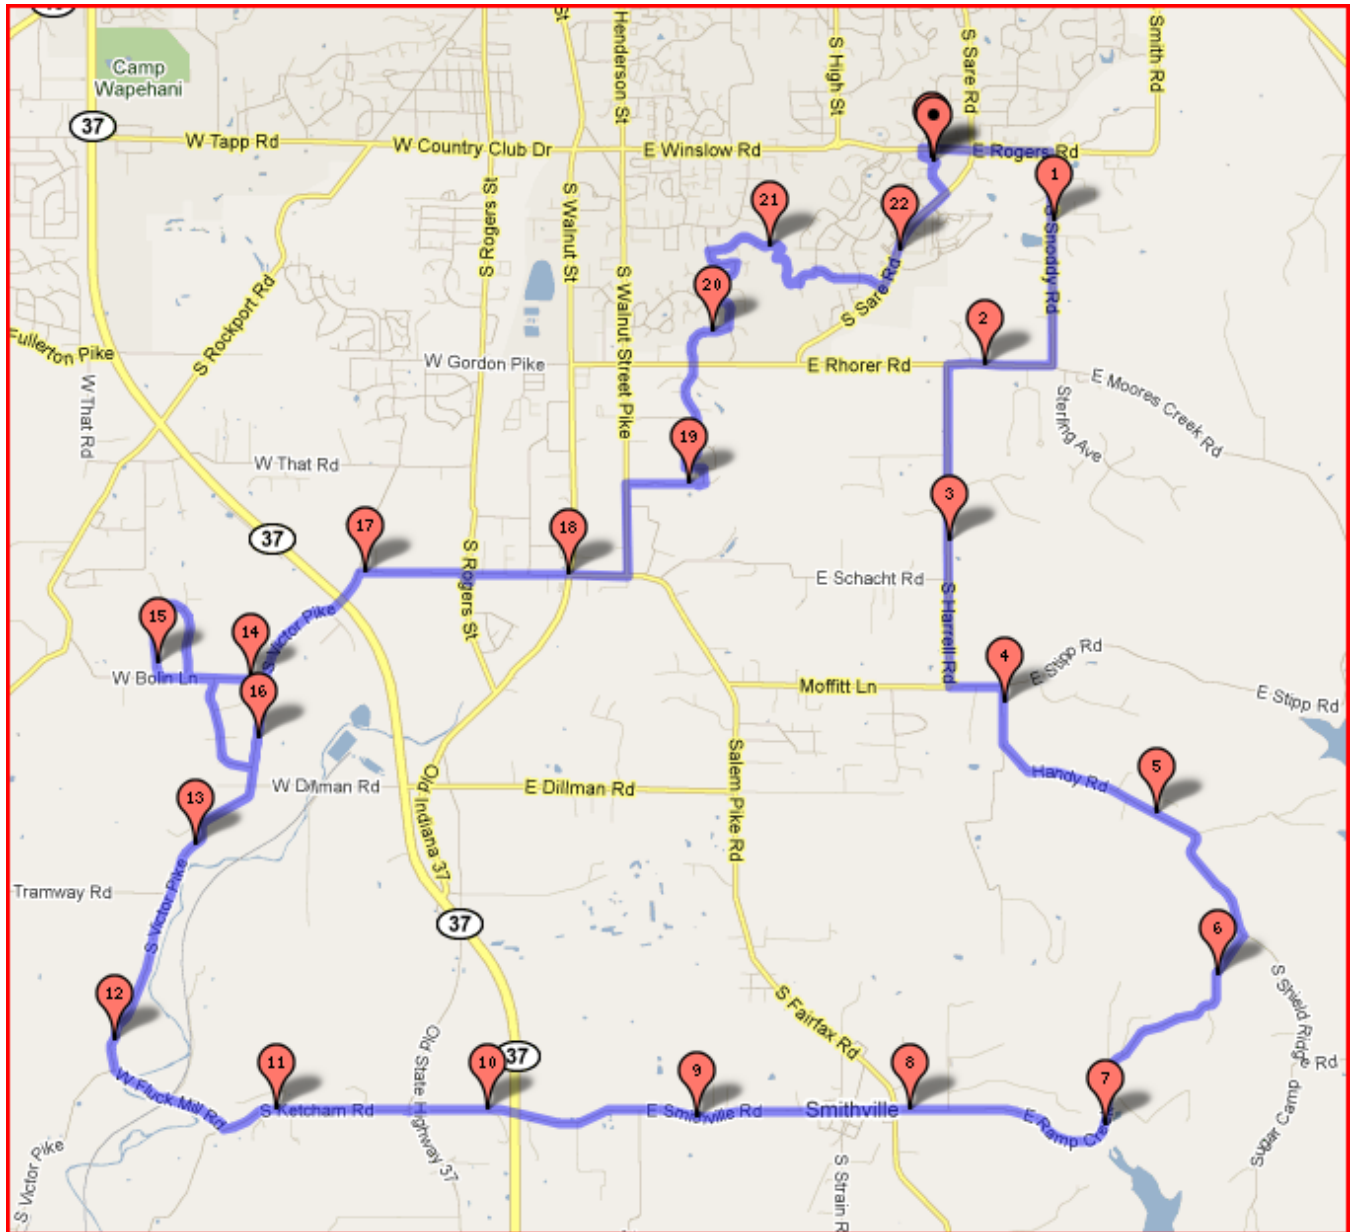

Fluke Mill 22.5 miles <http://www.gmap-pedometer.com/?r=4030218>

Riders can skip Bolin Loop for a 20 mile ride.