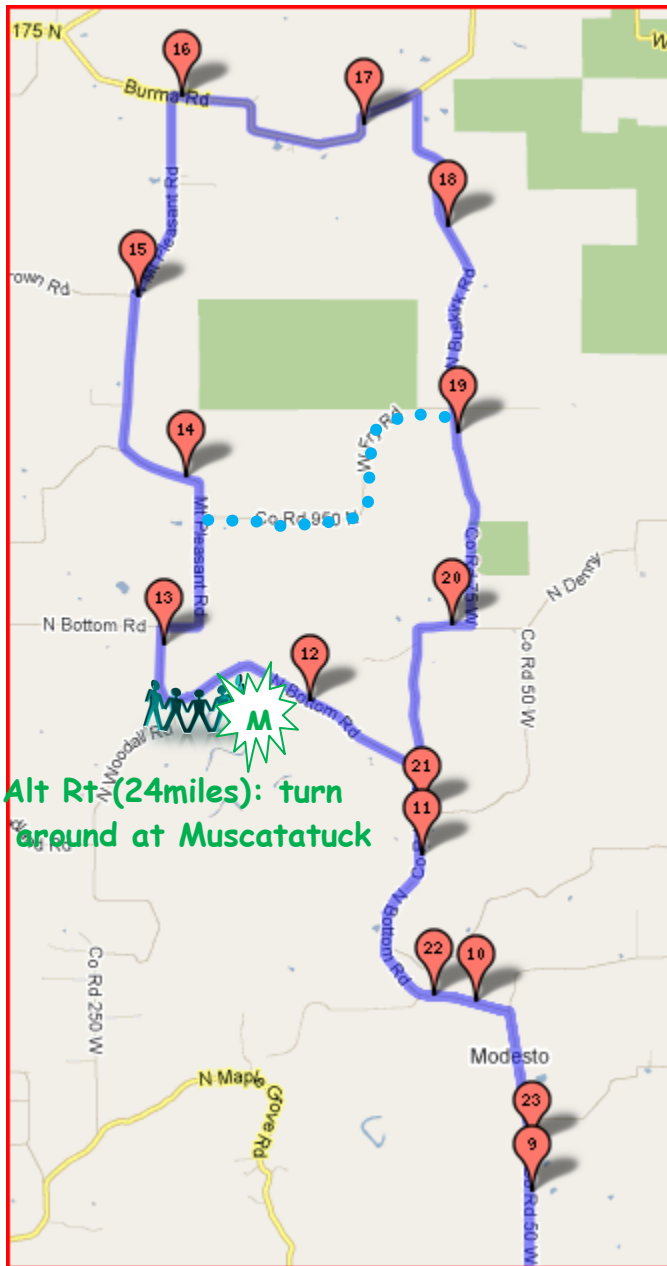

Muscatatuck & Beyond 24-28.5-32.5 miles <http://www.gmap-pedometer.com/?r=4277742>

Alt Rt (24miles): turn
around at Muscatatuck

Alt Rt (28.5 miles): take Fry Rd from Mt
Pleasant to Buskirk