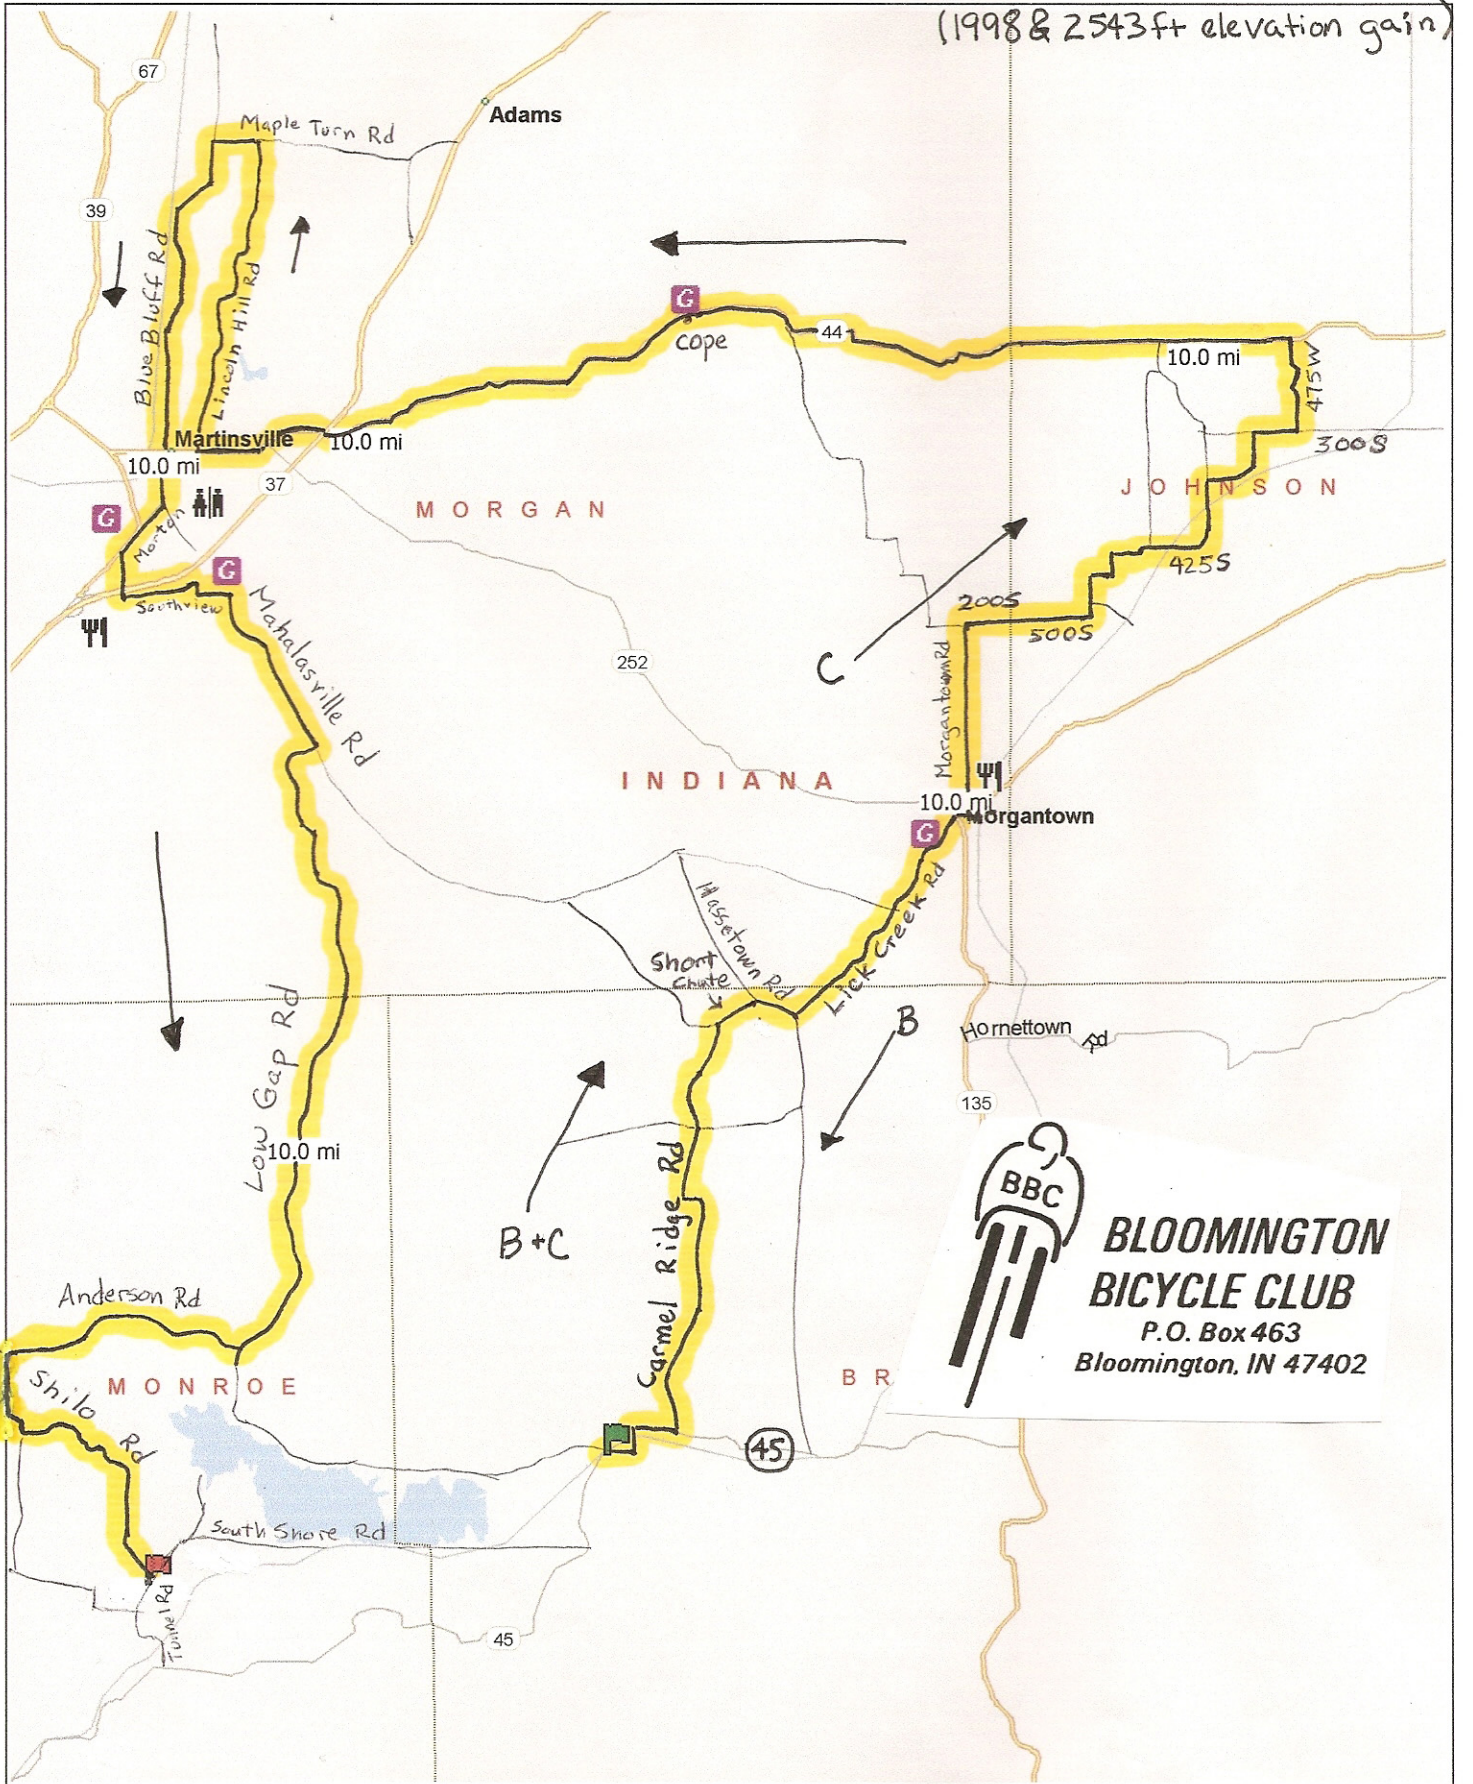

10B&10C Carmel Cream N Sugar&Coping with Coffee (64mi&98mi total)

(1998 & 2543ft elevation gain)

**BLOOMINGTON  
BICYCLE CLUB**  
P.O. Box 463  
Bloomington, IN 47402