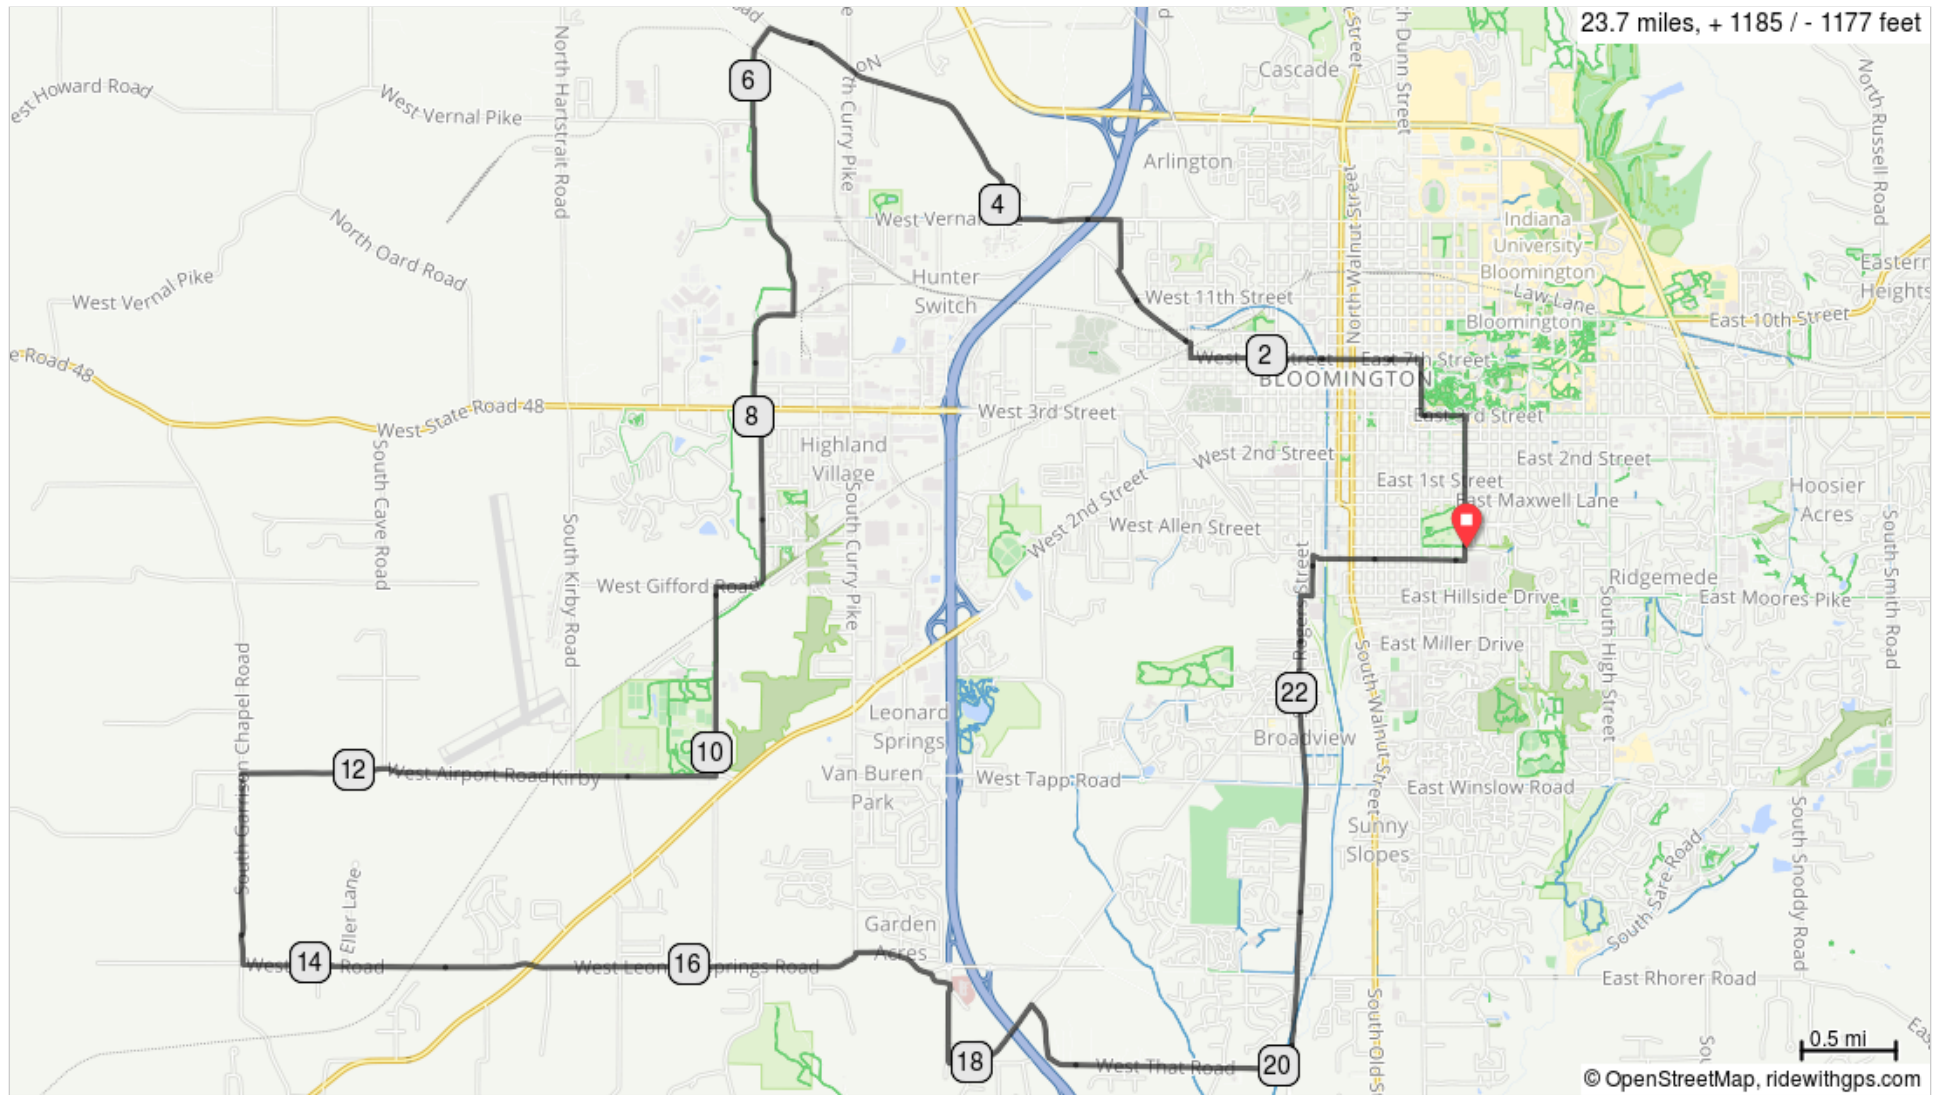

Karst Farm 24

23.7 miles, + 1185 / - 1177 feet

Karst Farm 24

Dist	Type	Note	Next
0.0		Start of route	0.7
0.7		L onto E 3rd St	0.2
0.9		R onto S Indiana Ave	0.3
1.2		L onto E 7th St	1.2
2.4		R onto N Adams St	0.1
2.5		L onto Fountain Dr	0.5
3.1		R onto N Crescent Rd	0.3
3.3		L onto W Vernal Pike	0.6
3.9		R onto Woodyard Road	0.2
4.2		Continue onto W Woodyard Rd	1.5
5.7		L onto N Loesch Rd	1.6
7.3		R onto Profile Pkwy	0.7
7.9		Continue onto S Park Square Dr	0.7
8.7		Continue straight onto W Gifford Rd	0.4
9.1		L onto S Endwright Rd	1.0

9.1 miles. +522/-454 feet

Dist	Type	Note	Next
23.6		L onto S Woodlawn Ave	0.1
23.7		End of route	0.0

0.8 miles. +0/-1 feet

Dist	Type	Note	Next
10.1		R onto W Airport Rd	2.5
12.6		L onto S Garrison Chapel Rd	1.0
13.6		L onto W Eller Rd	1.5
15.2		Continue onto W Leonard Springs Rd	1.7
16.9		R onto W Fullerton Pike	0.6
17.4		R onto S Monroe Medical Park Blvd	0.0
17.5		R onto W Shaw Rd	0.6
18.0		Slight L onto S Rockport Rd/W That Rd	0.4
18.4		R onto W That Rd	0.3
18.8		L to stay on W That Rd	1.3
20.0		L onto S Rogers St	2.5
22.5		R onto W Hillside Dr	0.1
22.6		L onto S Madison St	0.2
22.8		R onto W Patterson Dr	0.1
22.9		Continue onto W Grimes Ln	0.7

13.8 miles. +568/-674 feet