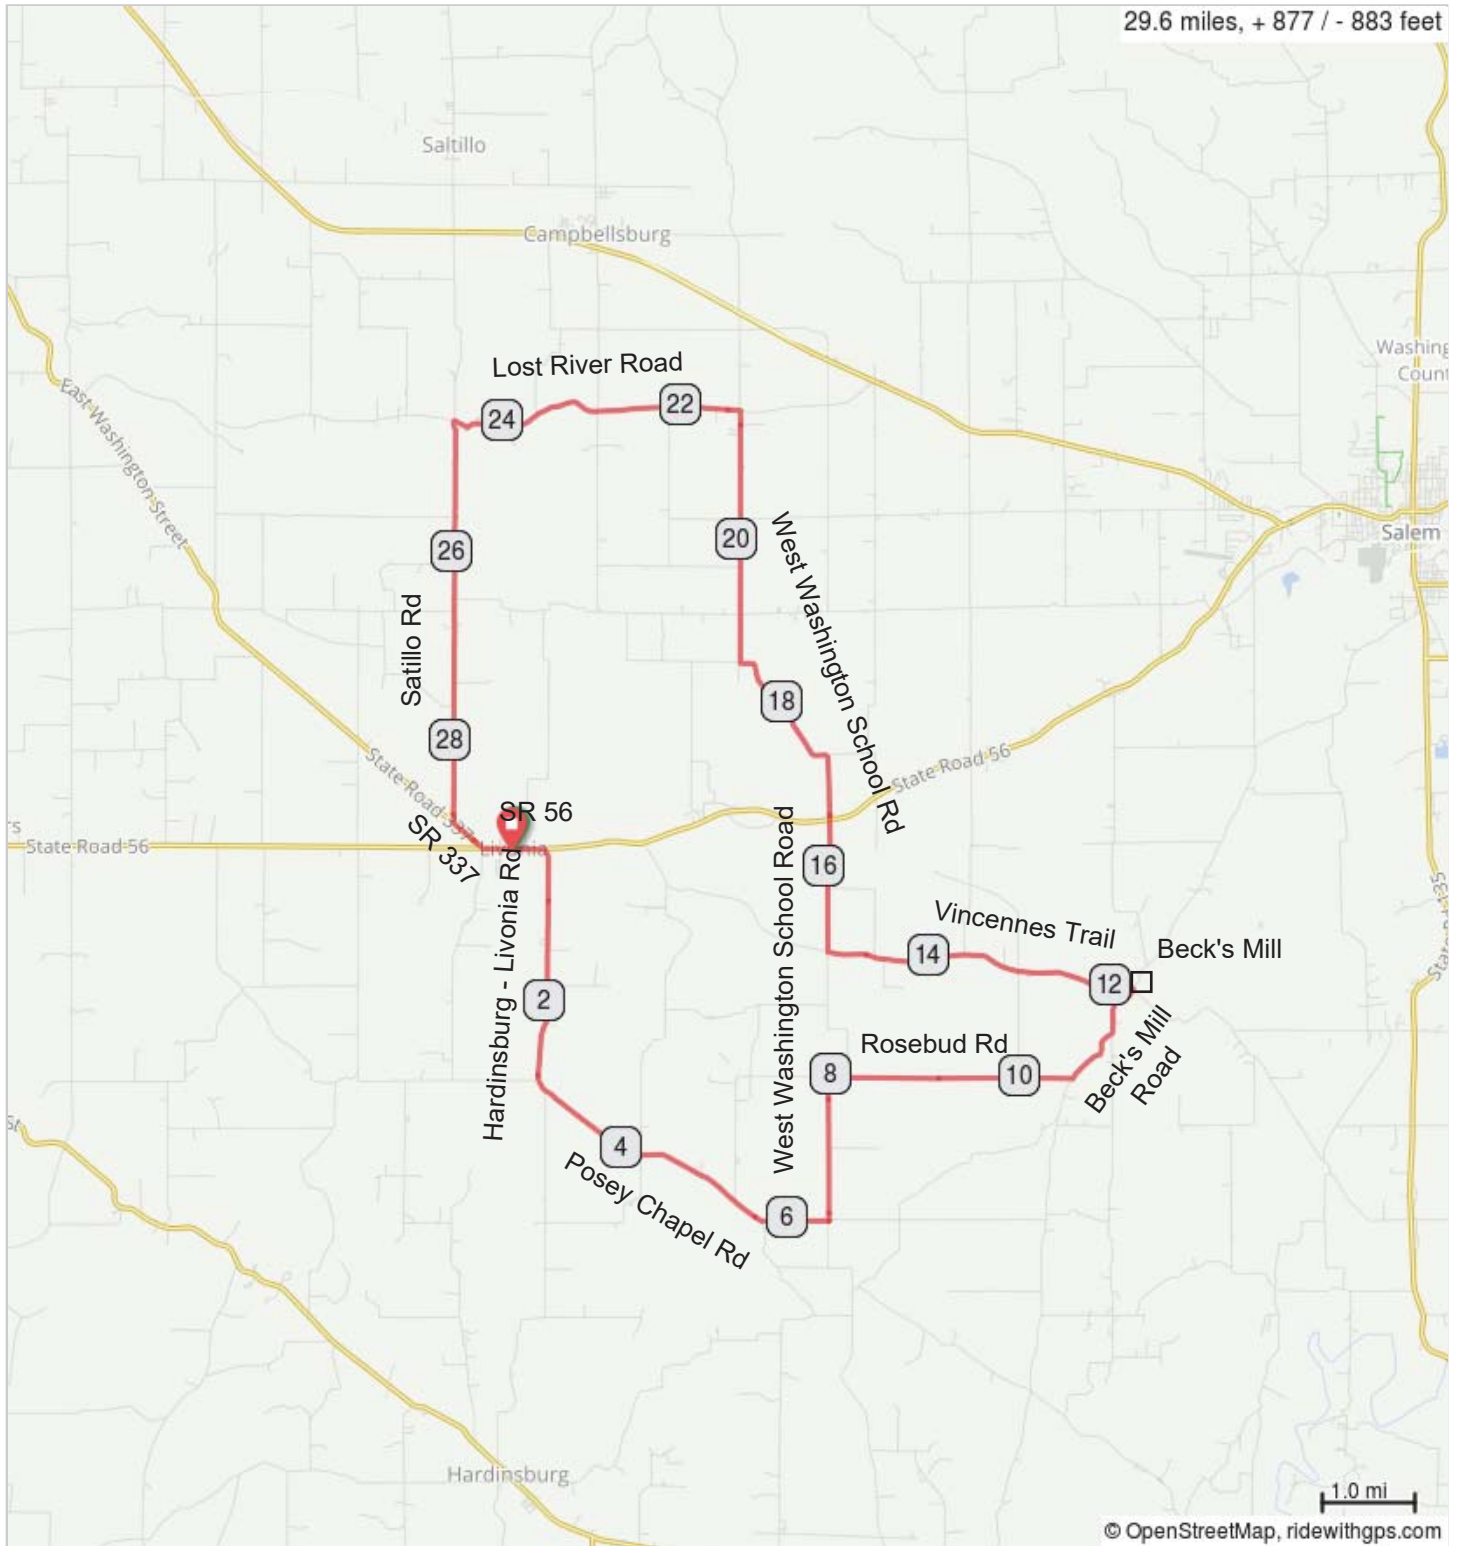

# Little Twirl 30

29.6 miles, + 877 / - 883 feet

Little Twirl 30

Dist	Type	Note	Next
0.0		Start of route	0.0
0.0		L onto E Main St	0.3
0.3		R onto S East St	0.1
0.5		Continue onto Hardinsburg Livonia Rd	2.4
2.8		Continue onto S Posey Chapel Rd	3.6
6.4		L onto SW Washington School Rd	1.7
8.1		Continue onto W Rosebud Rd	2.4
10.5		L onto S Becks Mill Rd	1.3
11.8		L onto W Vincennes Trail	3.3
15.1		R onto SW Washington School Rd	2.1
17.2		Keep L to stay on SW Washington School Rd	1.5
18.7		R to stay on SW Washington School Rd	2.7
21.4		L onto W Lost River Rd	3.2
24.6		L onto N Saltillo Rd	4.3

24.6 miles. +710/-780 feet

Dist	Type	Note	Next
28.9		L onto IN-337 S	0.4
29.3		L onto W Main St	0.3
29.6		End of route	0.0

5.0 miles. +16/-26 feet